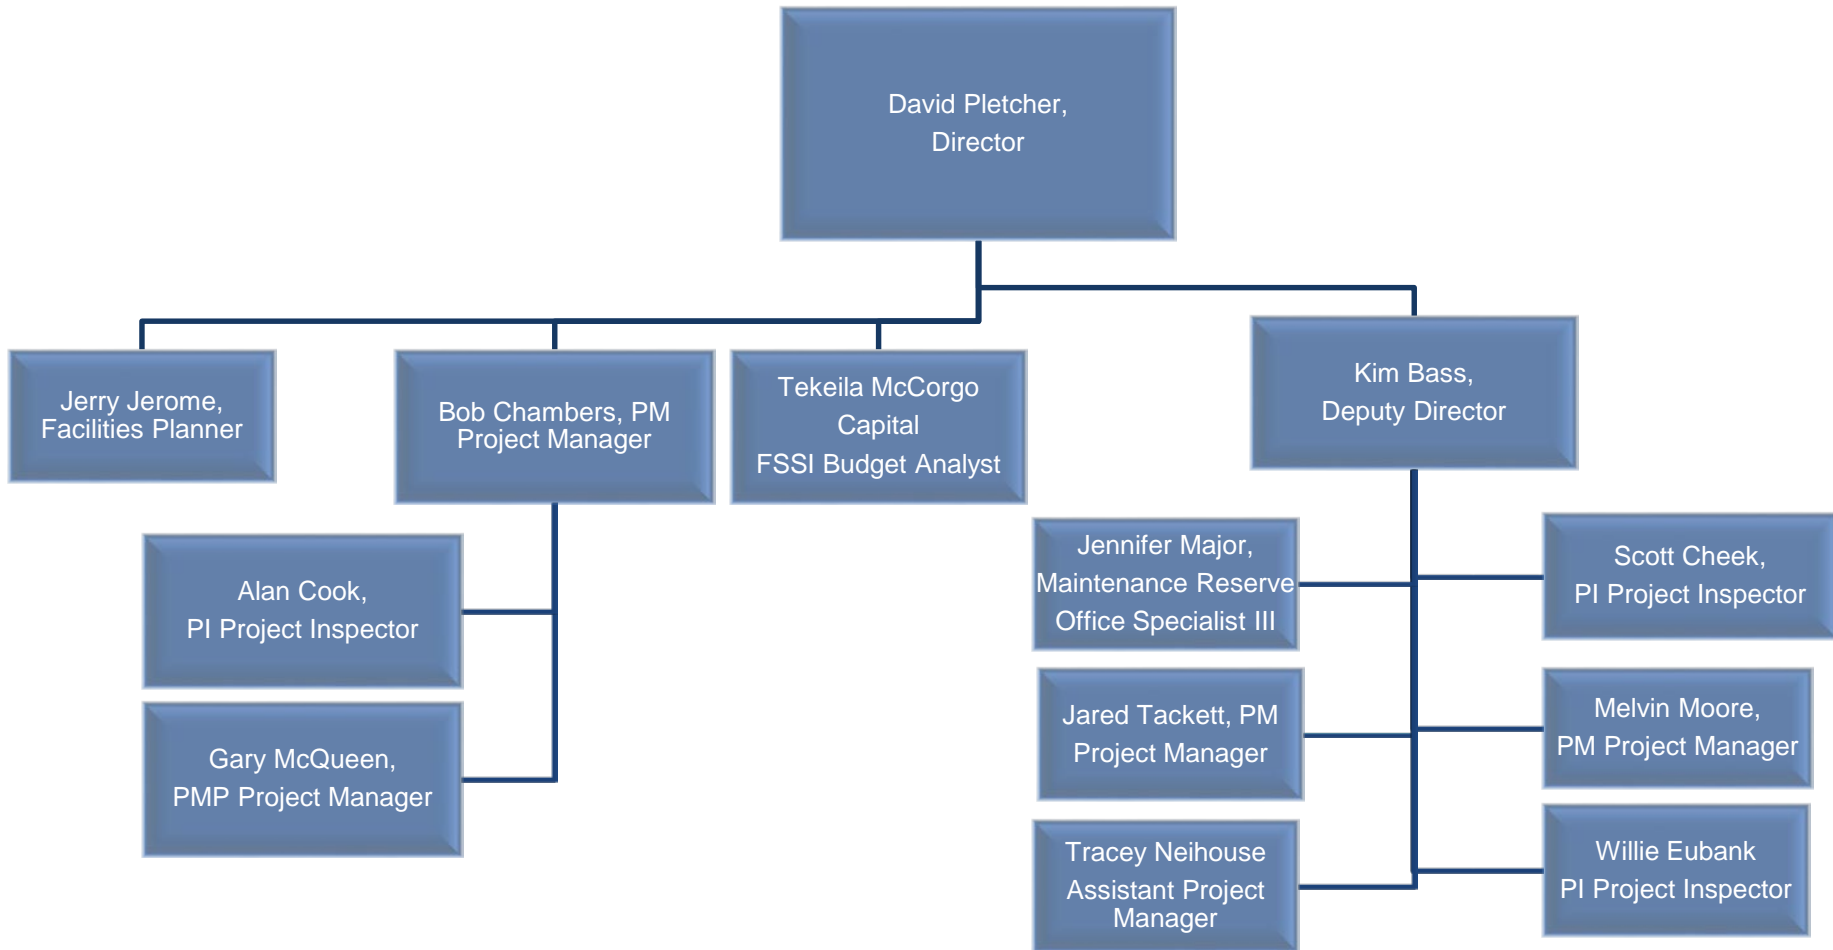

Campus Planning and Construction

Louise Waller
Associate Vice
President

```
graph TD; A[Louise Waller, Associate Vice President] --> B[David Pletcher, Director of Capital Design and Construction]; A --> C[Lori Blackwood, Space and Real Estate Manager];
```

David Pletcher,
Director of Capital
Design and
Construction

Lori Blackwood,
Space and Real
Estate Manager

Capital Design and Construction

Space Planning and Real Estate Services

Lori Blackwood,
Space and Real Estate Manager