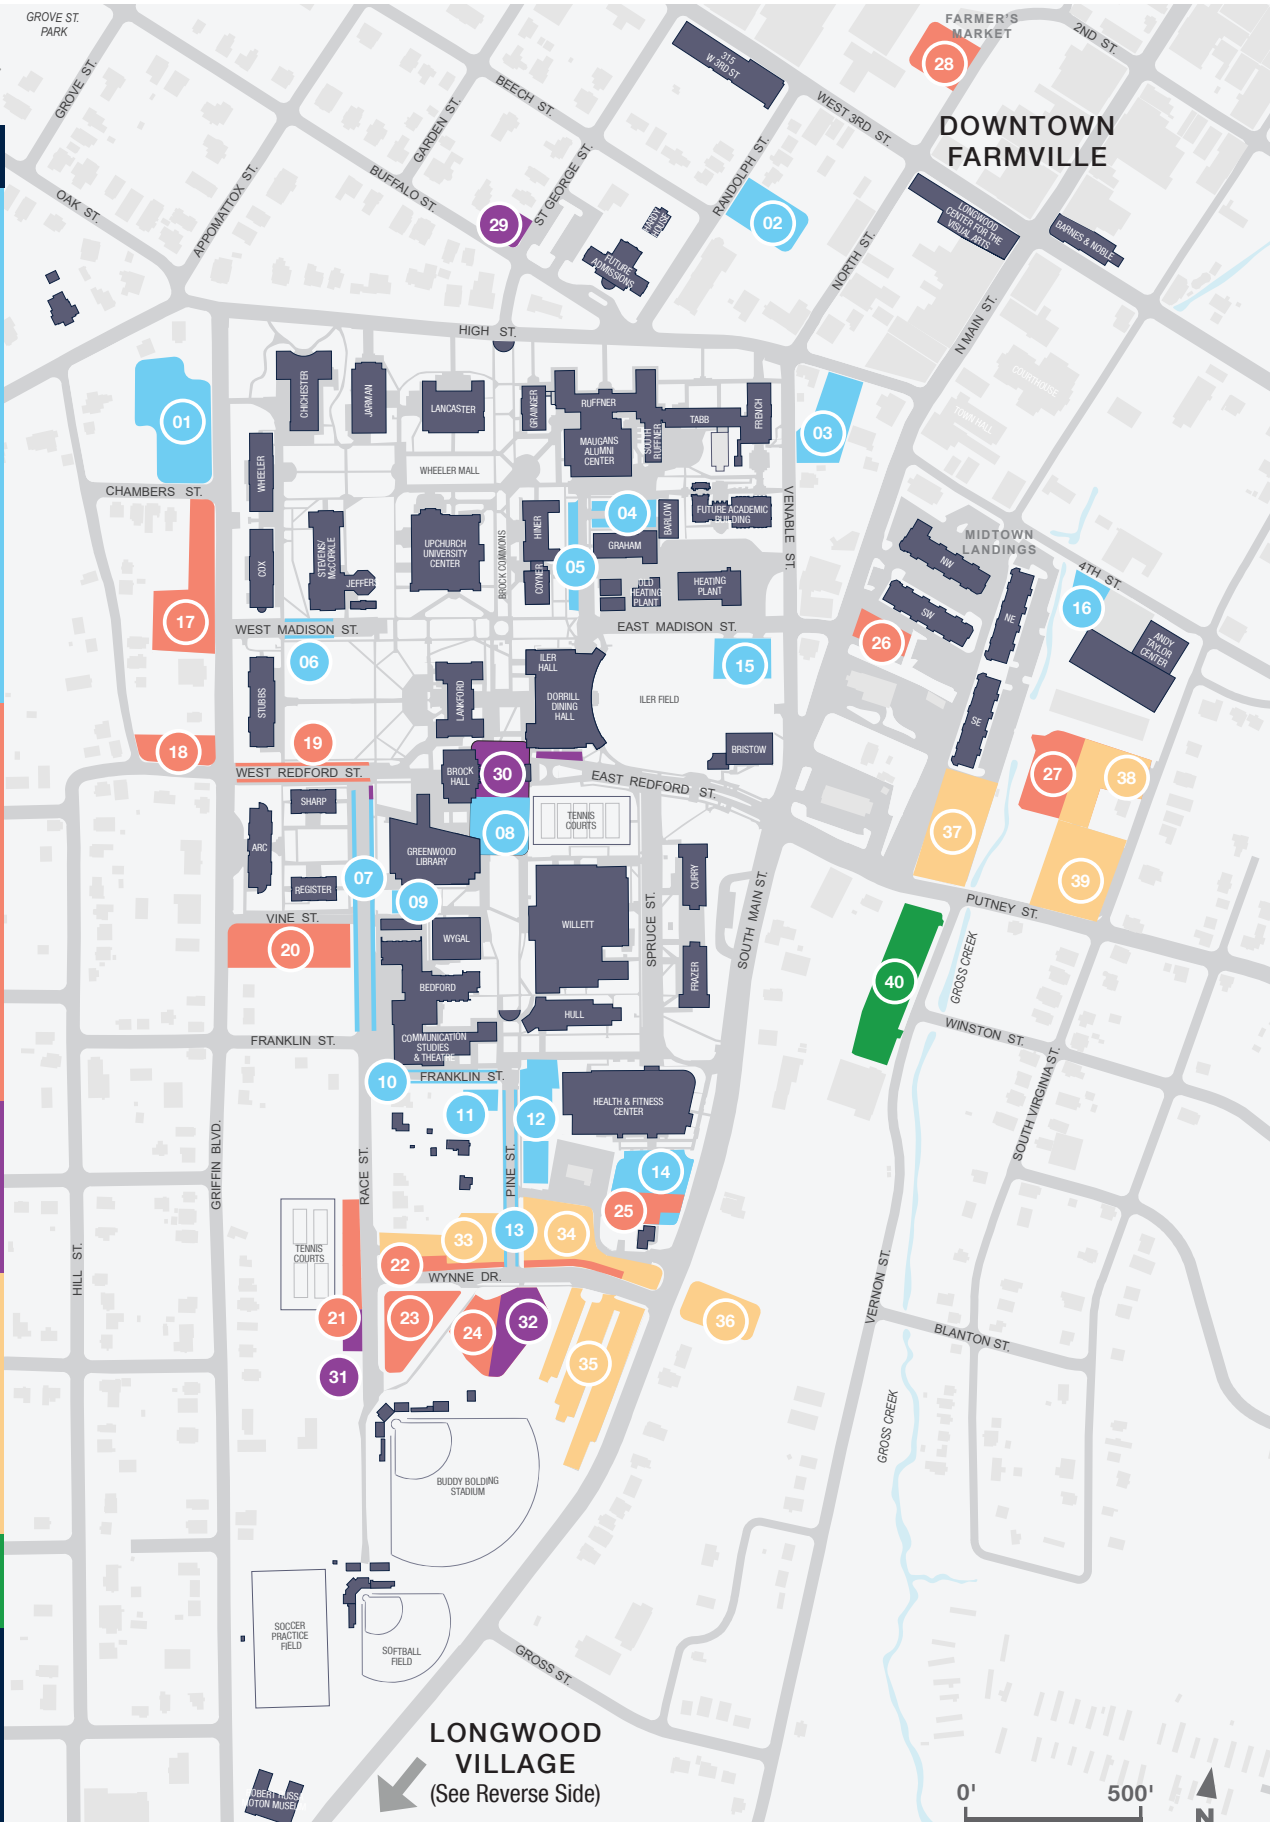

LANCER PARK
(See Reverse Side)

GROVE ST. PARK

FARMER'S MARKET

DOWNTOWN FARMVILLE

PARKING KEY	
FACULTY/STAFF	
Wheeler Lot	01
Randolph St. Lot	02
High St. Lot	03
Graham Lot	04
Coyner/Hiner Lot	05
West Madison St.	06
Race St.	07
Brock Garage	08
Library Lot	09
Franklin St.	10
Comm Arts Lot	11
Hull Lot	12
Pine St.	13
Upper Frazer Lot	14
Bristow Lot	15
Andy Taylor Center Lot	16
COMMUTER STUDENTS	
Cox Lot	17
Stubbs Lot	18
West Redford St.	19
Vine St. Lot	20
Race St.	21
Wynne N. Lot	22
Wynne S. Lot	23
Pine St. South Lot	24
Upper Frazer Lot	25
Landings West Lot	26
Virginia St. Lot	27
Farmer's Market Lot	28
VISITOR	
Buffalo St. Lot	29
Brock Garage	30
Race St.	31
Pine St. South Lot	32
RESIDENT STUDENTS	
Wynne N. Lot	33
Hooper St. Lot	34
Wynne Tiers Lot	35
Main St. Lot	36
Landings South Lot	37
Virginia St. Lot	38
Putney St. Lot	39
CONTRACTOR	
Vernon St. Lot	40
Email: Parking@Longwood.edu	
Website: Longwood.edu/parking	
Publication Date: September 2018	

LONGWOOD VILLAGE
(See Reverse Side)

Lancer Park

PARKING LEGEND

- Visitor
- Faculty/Staff
- Freshmen
- Lancer Park Apts/
Townhouse Residents
- North/South Lancer
Park Residents

Longwood Village

PARKING LEGEND

- Residents
- Visitor