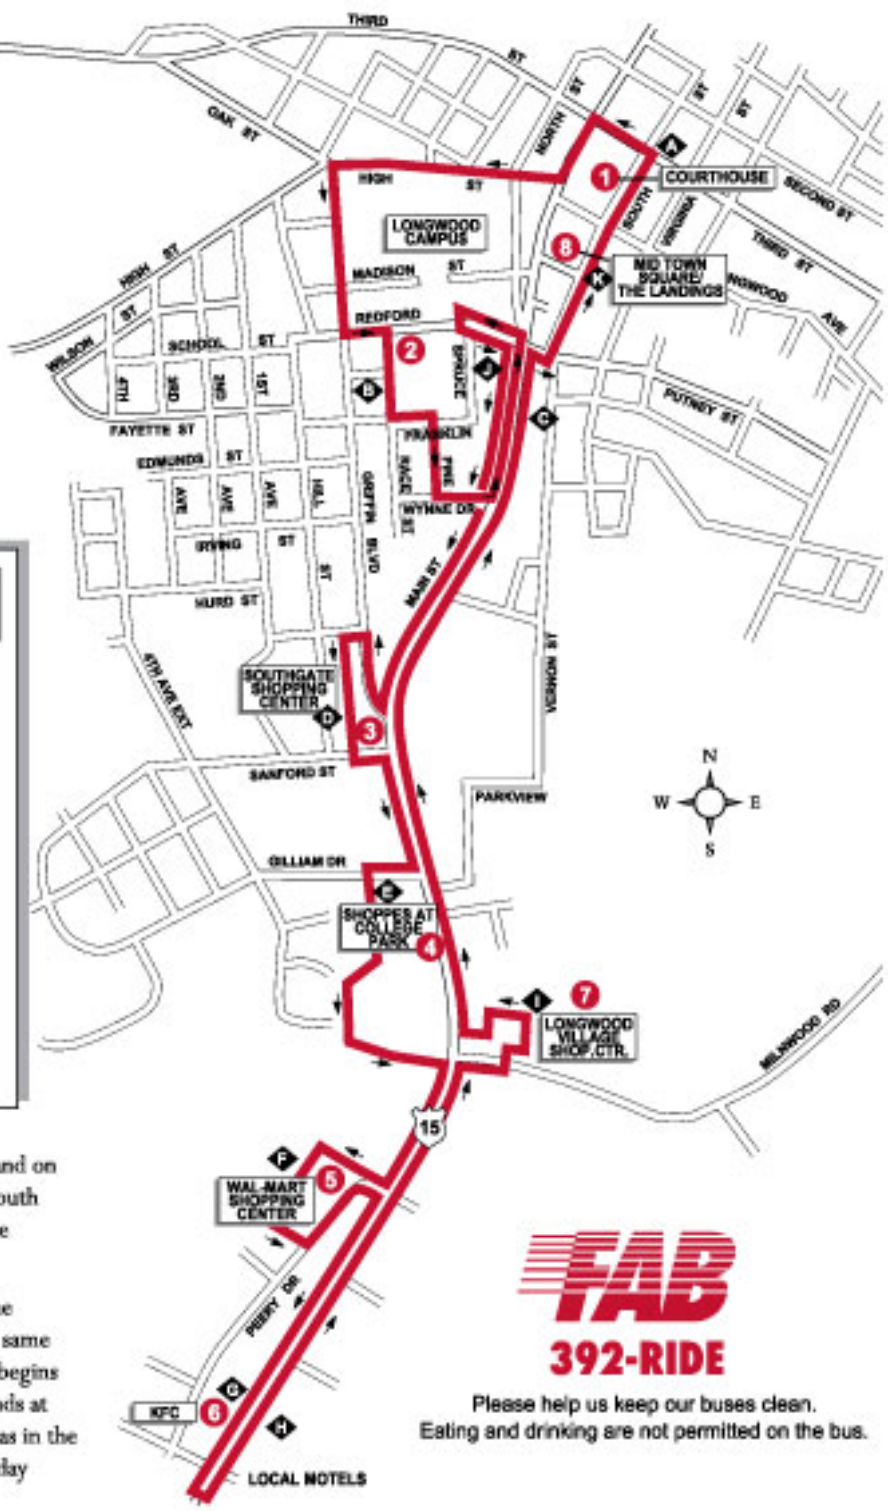

EXPRESS LINE

1	2	3	4	5	6	7	8
COURTHOUSE	REDFORD ST. AND RACE ST.	SOUTHGATE SHOPPING CENTER	SHOPPES AT COLLEGE PARK	WAL-MART	KFC	LONGWOOD VILLAGE SHOPPING CENTER	MID TOWN SQUARE
12:00	12:05	12:08	12:10	12:12	12:15	12:18	12:25
12:30	12:35	12:38	12:40	12:42	12:45	12:48	12:55
1:00	1:05	1:08	1:10	1:12	1:15	1:18	1:25
1:30	1:35	1:38	1:40	1:42	1:45	1:48	1:55
2:00	2:05	2:08	2:10	2:12	2:15	2:18	2:25
2:30	2:35	2:38	2:40	2:42	2:45	2:48	2:55
3:00	3:05	3:08	3:10	3:12	3:15	3:18	3:25
3:30	3:35	3:38	3:40	3:42	3:45	3:48	3:55
4:00	4:05	4:08	4:10	4:12	4:15	4:18	4:25
4:30	4:35	4:38	4:40	4:42	4:45	4:48	4:55
5:00	5:05	5:08	5:10	5:12	5:15	5:18	5:25
5:30	5:35	5:38	5:40	5:42	5:45	5:48	5:55
6:00	6:05	6:08	6:10	6:12	6:15	6:18	6:25
6:30	6:35	6:38	6:40	6:42	6:45	6:48	6:55
7:00	7:05	7:08	7:10	7:12	7:15	7:18	7:25
7:30	7:35	7:38	7:40	7:42	7:45	7:48	7:55
8:00	8:05	8:08	8:10	8:12	8:15	8:18	8:25
8:30	8:35	8:38	8:40	8:42	8:45	8:48	8:55
9:00	9:05	9:08	9:10	9:12	9:15	9:18	9:25
9:30	9:35	9:38	9:40	9:42	9:45	9:48	9:55
10:00	10:05	10:08	10:10	10:12	10:15	10:18	10:25
10:30	10:35	10:38	10:40	10:42	10:45	10:48	10:55
11:00							

Fare 25¢. Please have exact fare ready - drivers do not make change. Longwood students ride free with ID card.

EXPRESS LINE ROUTE POINTS OF INTEREST

- Macado's
- Stubbs & Cox Dorms
- Pino's
- Roses, Dairy Queen
- Perini Pizza
- Wal-Mart
- KFC, Arby's
- Main St. Lanes, Domino's
- Belk & Food Lion
- Frazier & Curry Dorms
- Barnes & Noble

The last round trip Monday-Thursday and on Sundays begins at the Courthouse on South Street at 7:30 p.m. and ends at the same location at 8:00 p.m.

Friday and Saturday service begins at the Courthouse at 12 noon and ends at the same location at 11:00 p.m. Sunday service begins at the Courthouse at 12:30 p.m. and ends at the same location at 8 p.m. Shaded areas in the schedule show services available on Friday and Saturday only.