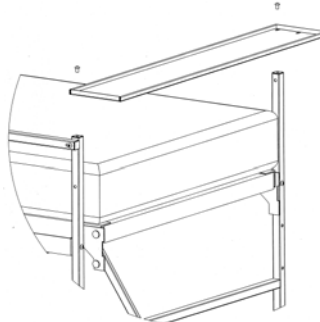

This is a **PURCHASE, not a RENTAL**, arrangement and the loft structure must be removed from the room, if an assignment or university enrollment change occurs. Failure to comply with this expectation will incur a personal property removal fee, as assessed by RCL.

How to order: Visit www.timbernest.com and select **Longwood**. Order by 8/11/26 to ensure delivery.

Delivery:

Your purchased product(s) will be delivered to your assigned main campus residence hall room on **Wed August 12, 2026**. We offer in-room loft assembly at delivery time for an additional $30.00 and you may add it to your online order.

$100 Buyback - end of school-year: Sat May 1, 2027 11am – 1pm in front of Johns/Moss on Spruce Street. This is just BEFORE exams and quiet hours, so you should plan to reassemble the issued low bed for the last week of school.

PLEASE NOTE THESE LONGWOOD UNIVERSITY EXPECTATIONS: All university provided furniture must stay in your room for the entire academic year. The components of the existing bed frame that will need to be stored are the (2) ends that attach to the bed spring. (Removal of these ends from the bed frame may require tools and conveniently store upright against the wall under the pillow shelf.) At the end of the school year the loft bed must be dismantled and, the 3-piece bed frame must be reassembled. The TN1071 Iron-Nest is provided with plastic caps that must remain inserted into the loft bed leg bottoms to protect the floor. Loft beds are not permitted in the Longwood managed apartments.

WARRANTY: TimberNest will warranty the products through April 2027. During this time, TimberNest will send replacement parts free of charge if needed, however, charges will be applied for components replaced due to misuse or as result of assembly not in accordance with the instructions.

Cancellation and Return Policy: To cancel, the Customer/Cardholder must call TimberNest prior to move-in day, OR if the order has been delivered, TimberNest will make arrangements to pick-up the products. No cancellations or returns are accepted after 8/20/26 at 3:00 PM.

Refund Policy: Orders cancelled on or before August 11, 2026 will receive a full refund. Orders cancelled from August 12, 2026 through the end of move-in (8/20/26 @ 3:00pm) will be subject up to a 30% product-relocation fee. Assembly fee is nonrefundable. No refunds will be issued for orders not cancelled by 8/20/26 @ 3pm.