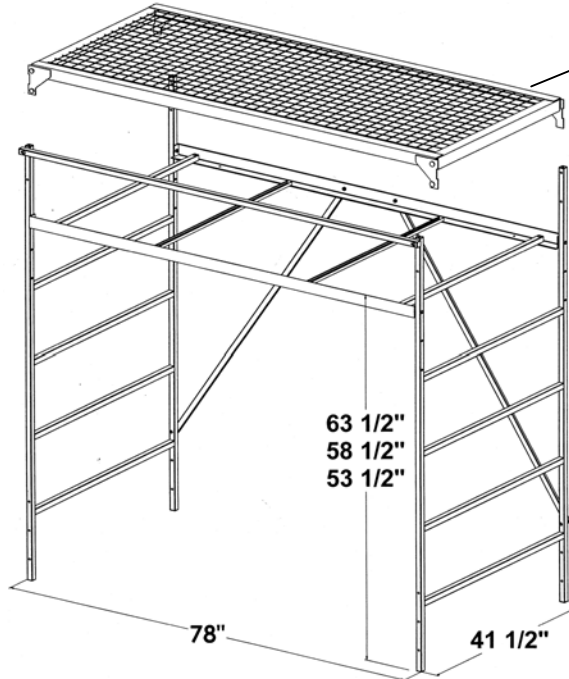

timbernest.com
919-285-1246

MADE IN USA

Longwood Students - CREATE SPACE with a TimberNest Loft Bed

Sponsored by:

LONGWOOD
UNIVERSITY

Residential & Commuter Life

TimberNest "Iron-Nest" Model TN1071P

- **Purchase for $289** (prev. leased, reconditioned)
- **$100 Buyback** (end of spring semester)
- Convenient assembly (instructions, tools)
- Safety rail
- Rigid and SAFE
- 3 height settings

It's our 27th year at Longwood!

Add a "Pillow Shelf" Model TN220P

- **Purchase for $21** (prev. leased, reconditioned)
- Customized to fit only the IronNest
- Folded up edge helps keep items from falling
- Useful for night-items; phone, books, lamp, etc.

Similar steel bed spring (& mattress) is provided by Longwood University. (Removable bed-ends not shown)

We recommend the MIDDLE height setting for Moss & Johns Halls –ceilings are lower than 8'.

Pricing includes delivery to your room on August 12th.

Assembly is available for $30